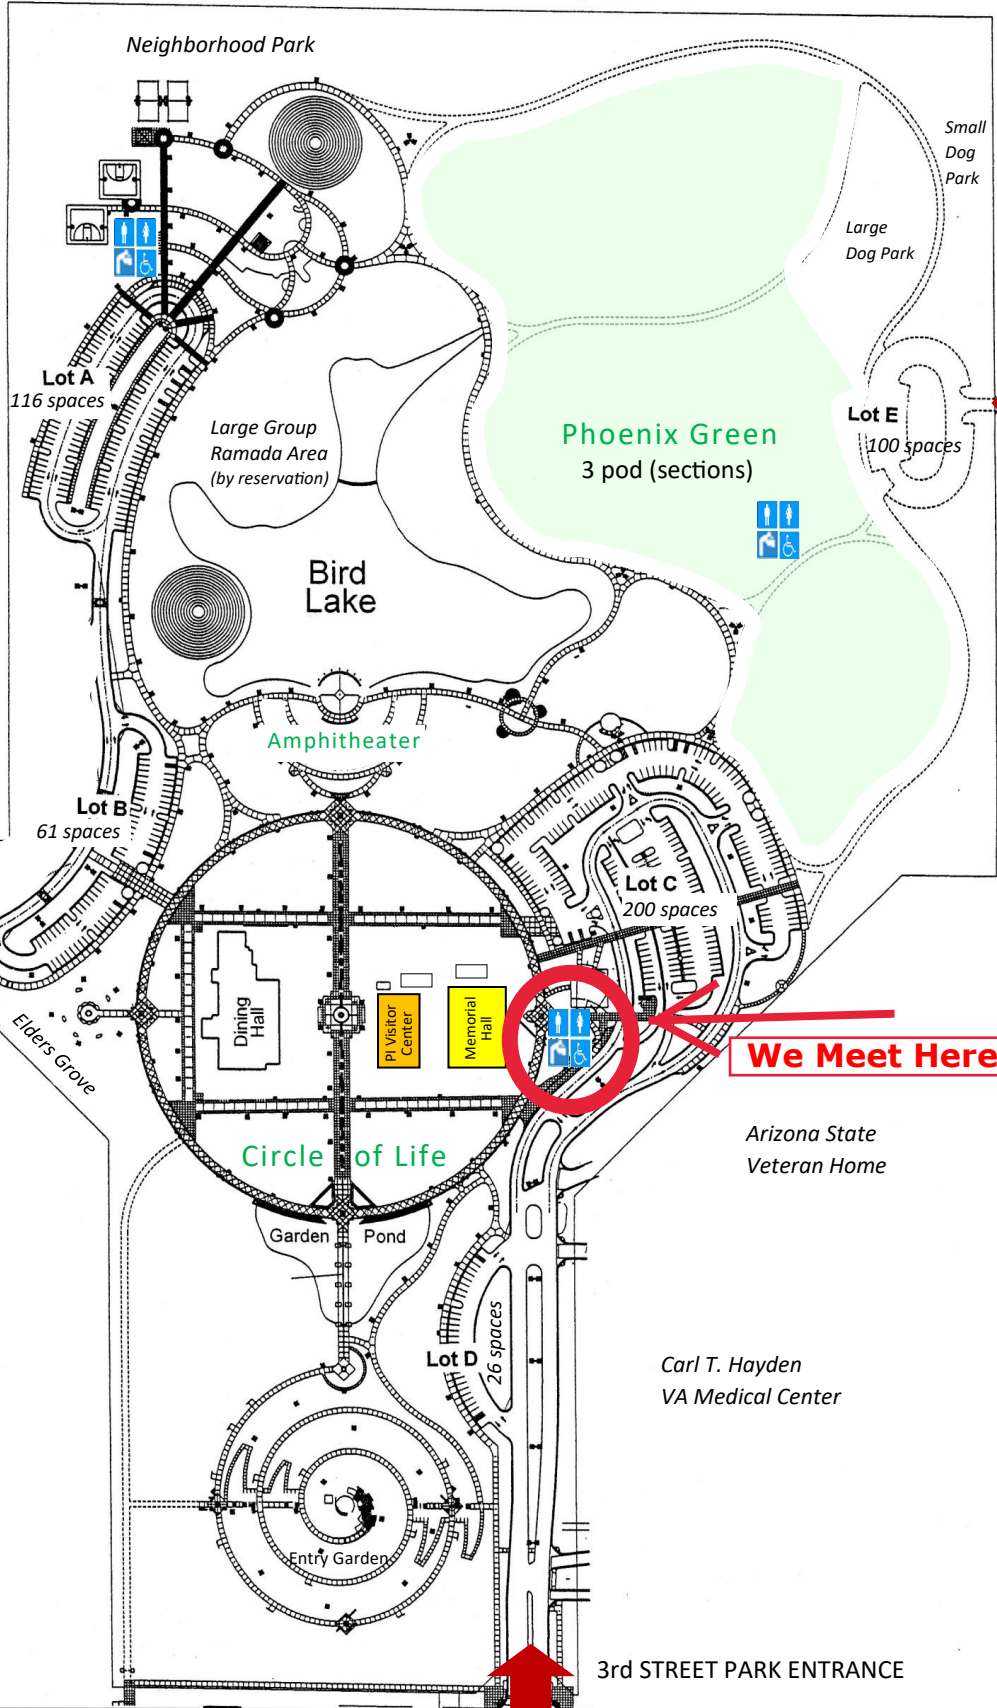

# Steele Indian School Park

300 E. Indian School Rd. • Phoenix, AZ 85012  
602-534-8659 • www.phoenix.gov/parks

Central High School

7th STREET ENTRANCE

7th STREET

CENTRAL AVENUE & FARRINGTON DRIVE ENTRANCE

**We Meet Here!**

Arizona State Veteran Home

Carl T. Hayden VA Medical Center

3rd STREET PARK ENTRANCE

CENTRAL AVENUE

INDIAN SCHOOL ROAD

# Phoenix Green Area Ramadas

Pending public special events, the Phoenix Green offers 5 first come / first serve no-charge Ramadas sprinkled throughout the space. Each Ramada has 2 picnic tables w/benches & 1 barbecue. All loading and unloading must be done from the parking lots only. Adhesives/tape, staking, dunk tanks, confetti, piñatas, and or tying items to trees not permitted.