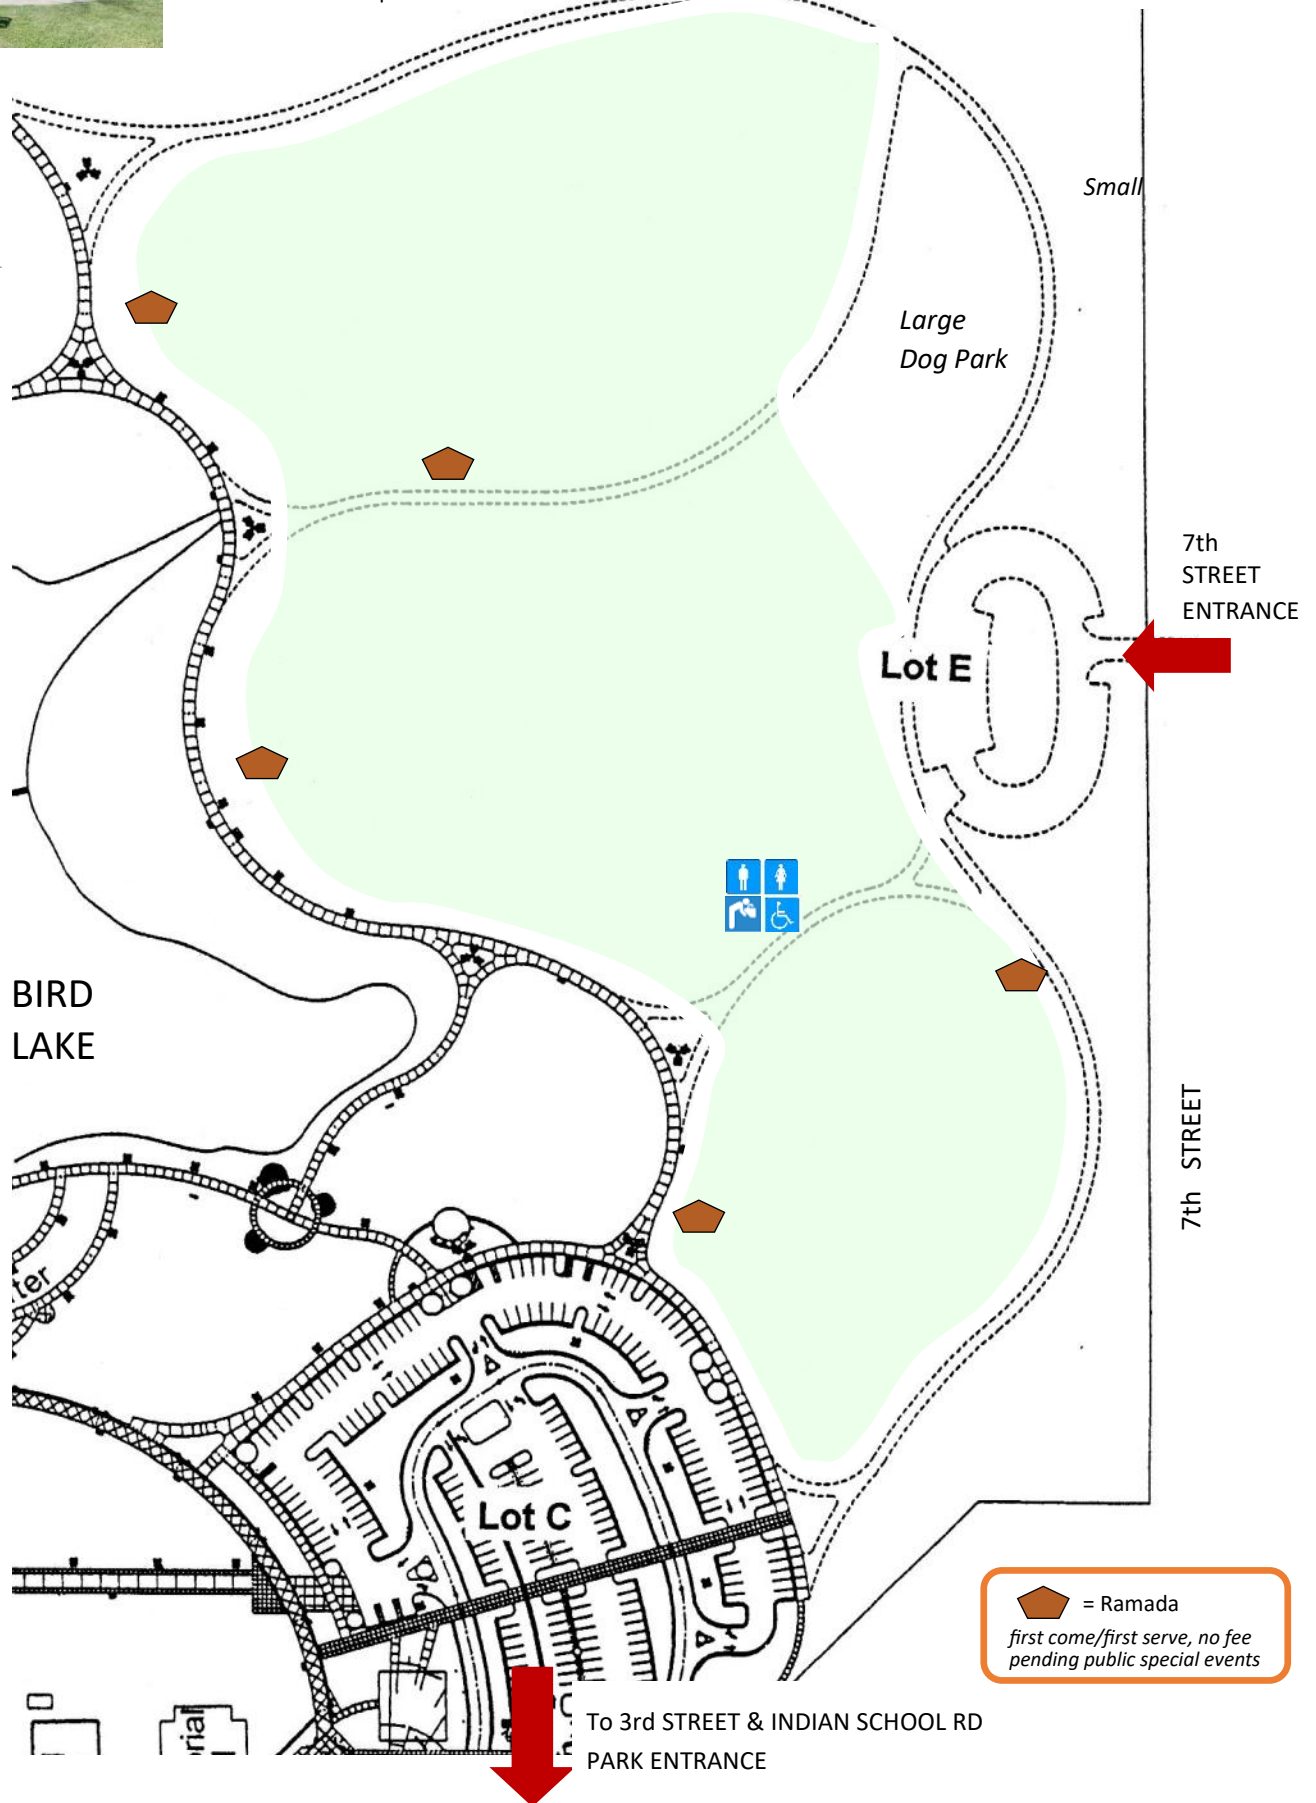

# Steele Indian School Park

300 E. Indian School Rd. • Phoenix, AZ 85012  
602-534-8659 • www.phoenix.gov/parks

Central High School

7th STREET ENTRANCE

7th STREET

CENTRAL AVENUE & FARRINGTON DRIVE ENTRANCE

**We Meet Here!**

Arizona State Veteran Home

Carl T. Hayden VA Medical Center

3rd STREET PARK ENTRANCE

CENTRAL AVENUE

INDIAN SCHOOL ROAD

# Phoenix Green Area Ramadas

Pending public special events, the Phoenix Green offers 5 first come / first serve no-charge Ramadas sprinkled throughout the space. Each Ramada has 2 picnic tables w/benches & 1 barbecue. All loading and unloading must be done from the parking lots only. Adhesives/tape, staking, dunk tanks, confetti, piñatas, and or tying items to trees not permitted.